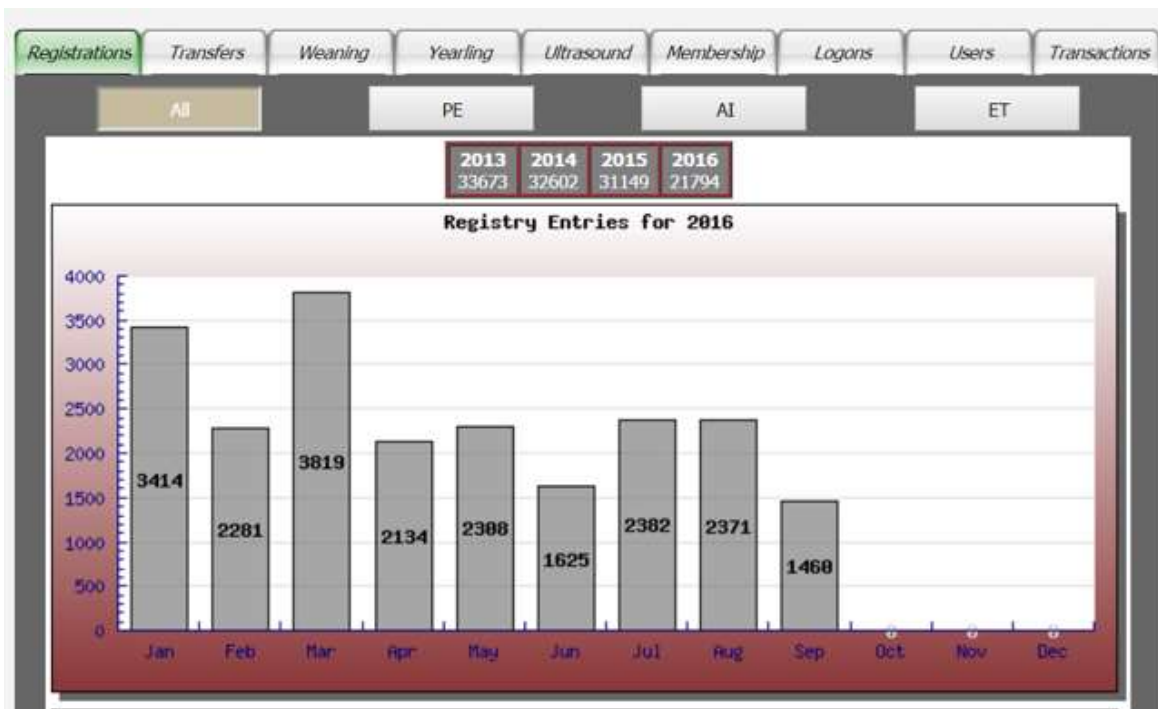

NPGA Technological Advancement Committee

Information received from two vendors so far. Waiting to get quotes for computer equipment until system requirements are known. Estimating $4,000 for new computer equipment to include storage.

Priced external storage device to begin scanning current paper records. 4TB external hard drive is $99 through Amazon.

Joseph M Massey, PhD
CEO, DigitalBeef LLC
8546 Broadway, Ste.250
San Antonio, Texas 78217
210-396-7147 Office
210-827-4129 Cell
Joemassey@digitalbeef.com

- Real-time online registry program.
- Flexible enough to incorporate your business rules into our system.
- Integrated management reports on EPD's, DNA data and more..
- Member and animal search for easy access to association records.
- Member-managed customer and sales functions.

Reporting Tools

- Breed Association Trends
- Track ownership, transfers, performance, association performance and more
- Manage mailing lists, member lists, show lists and more
- Contemporary groups and animal tracking