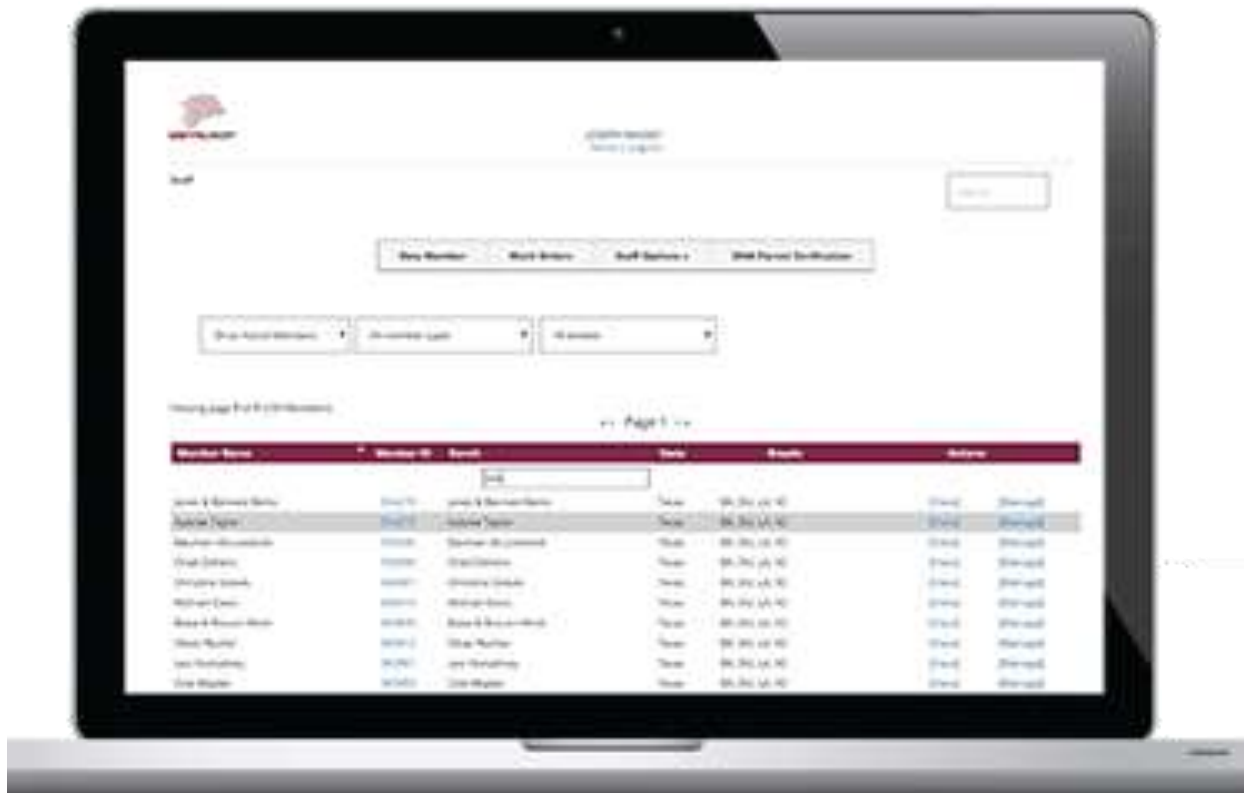

Member Interfaces

- Members input their own data, thereby reducing entry errors and time.
- Your Members track their data on breeding, calving, animal performance, health records, animal movement among pastures and more seed-stock sectors.
- [Learn more about the member features here.](#)

What Sets Us Apart?

Offline Data Capture

Our CowSide™ App connects to your EID readers and scale transmitters via Bluetooth to give you effortless, real-time data entry.

Continuous Growth & Updates

You ask and we listen. That's why we are constantly updating our software and revamping our products to give you the very latest technology.

Real-Time Tracking

Stay current with real-time tracking tools.

We Take Security Seriously