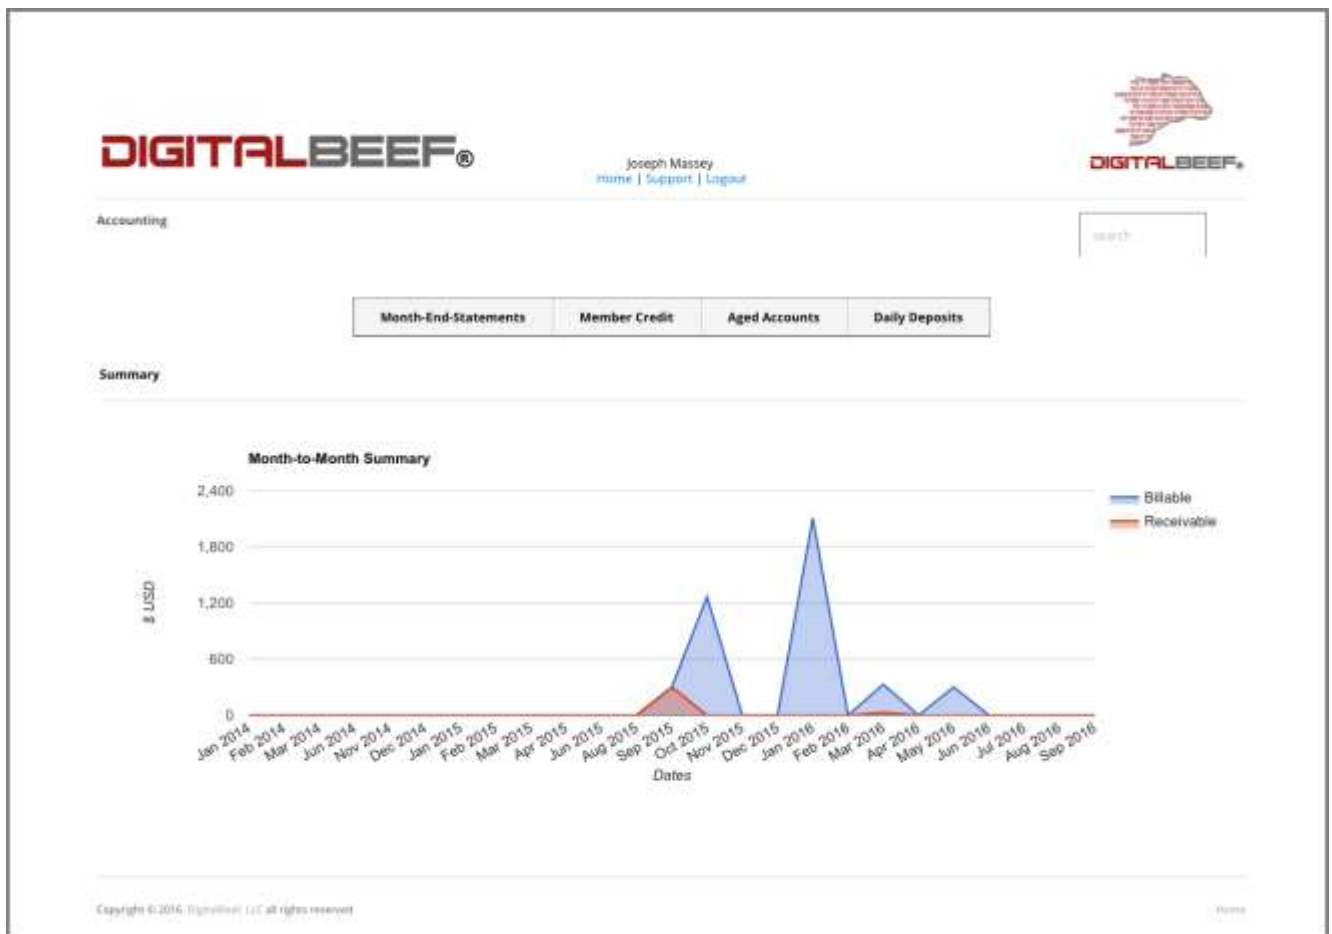

- EPD Mating Predictors.
- Report history for member reference

Accounting

- Produce invoices
- Track billing history
- Collect online payments
- Merchant interfacing
- Profit and loss statements
- Integrates with most accounting programs
- And more..
- •